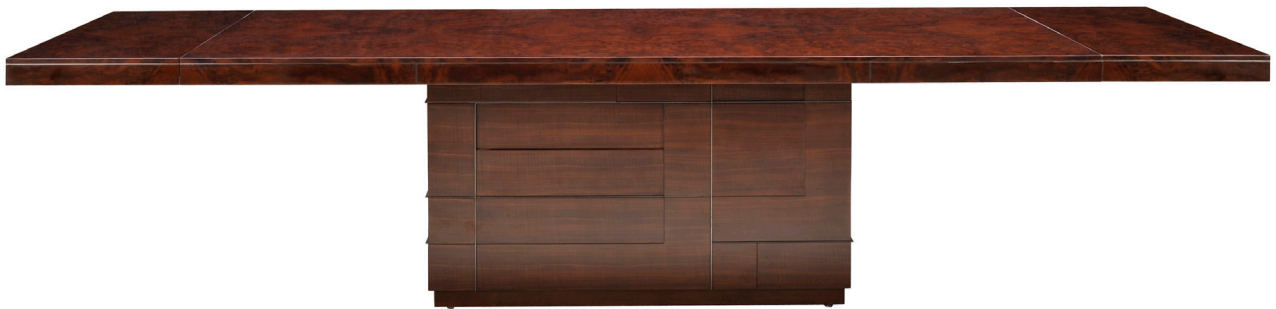

COSMOPOLITAN

BY DAKOTA JACKSON

NO. JD-15001

KINGSLEY WOOD TOP DINING TABLE

Walnut Burl Top
With Qtr Fig Walnut Base

WITHOUT EXTENSIONS		WITH EXTENSIONS	
W	96" 243CM	W	132" 335CM
D	44" 111CM	D	44" 111CM
H	30" 76CM	H	30" 76CM